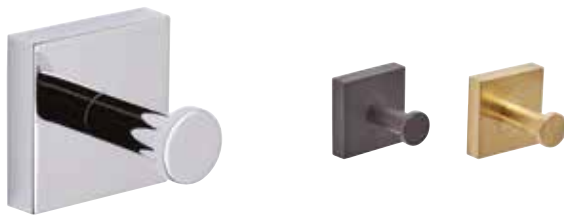

SQUARE Robe Hook

W44 x H44 x D50

Chrome	E23023.CP	£72.16
Black	E23023.BL	£88.31
Brass	E23023.BR	£115.24