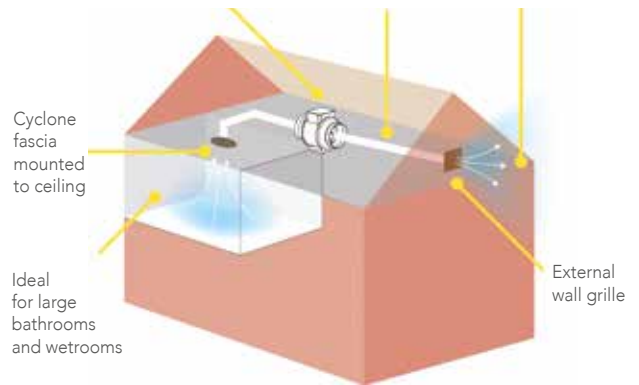

Inline Fan - Remotely sited within the loft space, connected to both the fascia and external wall grille via flexible ducting which is supplied with the Cyclone Fan.

CYCLONE

Wet Room High Powered Inline Fan
W145 x D15
Non-Illuminated

White	33300	£189.00
Chrome	33400	£206.00

Cool White LED

White	32600	£230.00
Chrome	32700	£243.00