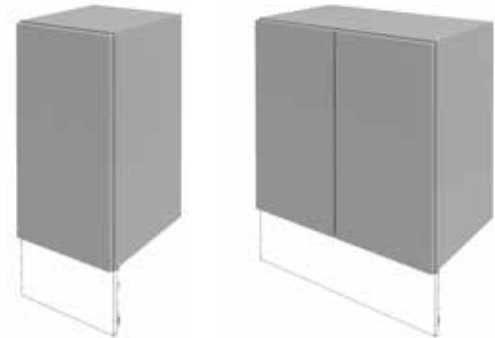

PLINTHS AVAILABLE SEPARATELY SEE PAGE 79

Floor Mounted Cupboards

Standard Depth with Fascia Door

Add colour reference to complete code

W150 x H820 x D353 - Single Door - LHH	E21950. __	£338.92
W150 x H820 x D353 - Single Door - RHH	E21953. __	£338.92
W200 x H820 x D353 - Single Door - LHH	E21519. __	£360.92
W200 x H820 x D353 - Single Door - RHH	E21522. __	£360.92
W300 x H820 x D353 - Single Door - LHH	E21553. __	£395.09
W300 x H820 x D353 - Single Door - RHH	E21556. __	£395.09
W600 x H820 x D353 - Double Door	E21704. __	£579.25