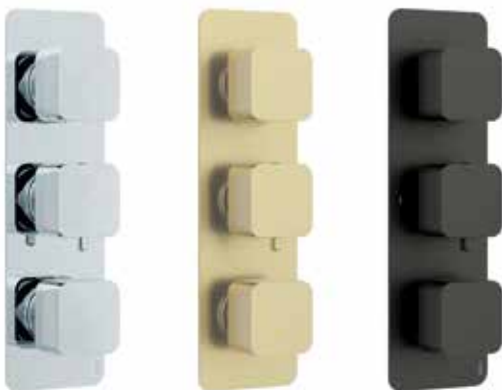

Chrome	E80220	£404.69
Brushed Brass	E80219	£458.98
Matt Black	E80221	£458.98

Three Outlet

Three Handle

NARVA 2 Round Three Handle Three Outlet Concealed Thermostatic Shower Valve

Chrome	E80223	£414.56
Brushed Brass	E80222	£468.84
Matt Black	E80224	£468.84