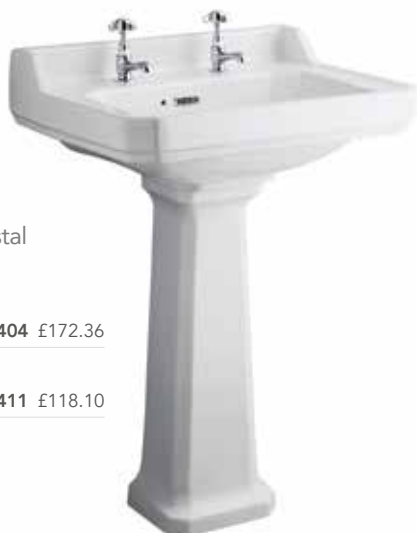

KINGSMERE

White Basin and Pedestal
595mm
2 Tap Hole Basin
W595 x H266 x D470 **E10404** £172.36
Full Pedestal
W250 x H670 x D180 **E10411** £118.10