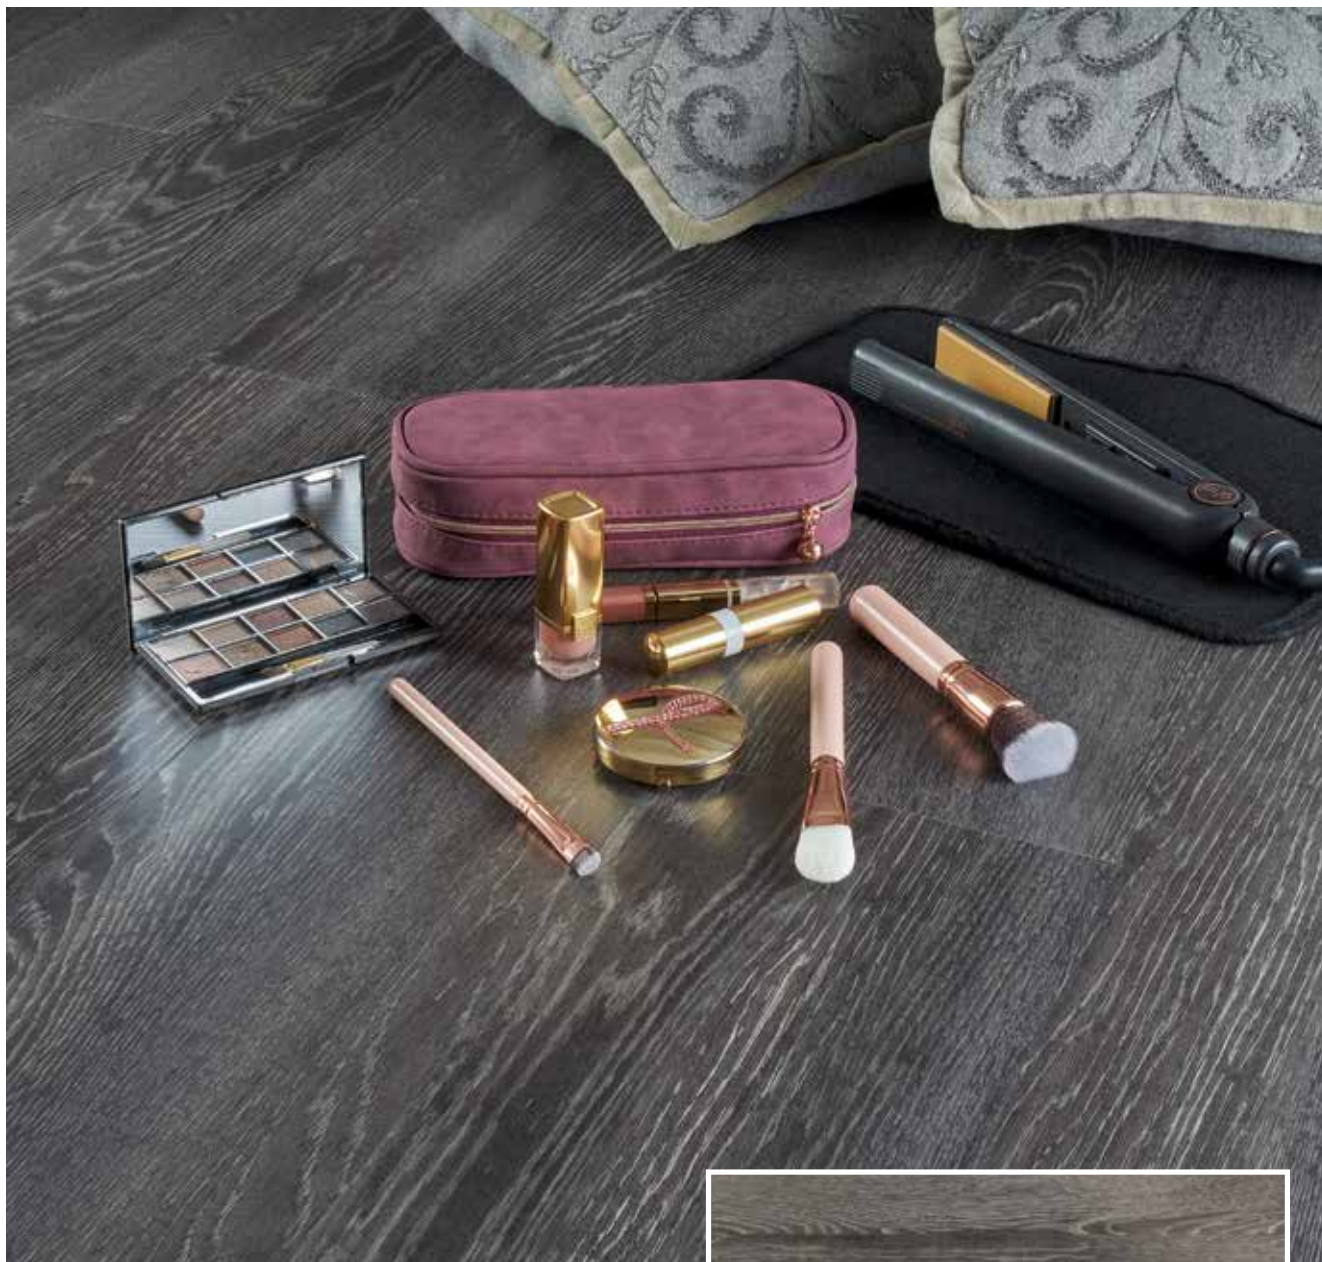

£146.98

VINTAGE HICKORY

Click Wide Plank Flooring (6x Per Pack)

W1500 x H220mm 1.98m² per pack

E93192

£215.46

THE EMERNA COLLECTION 15 YEAR WARRANTY

ANCIENT OAK