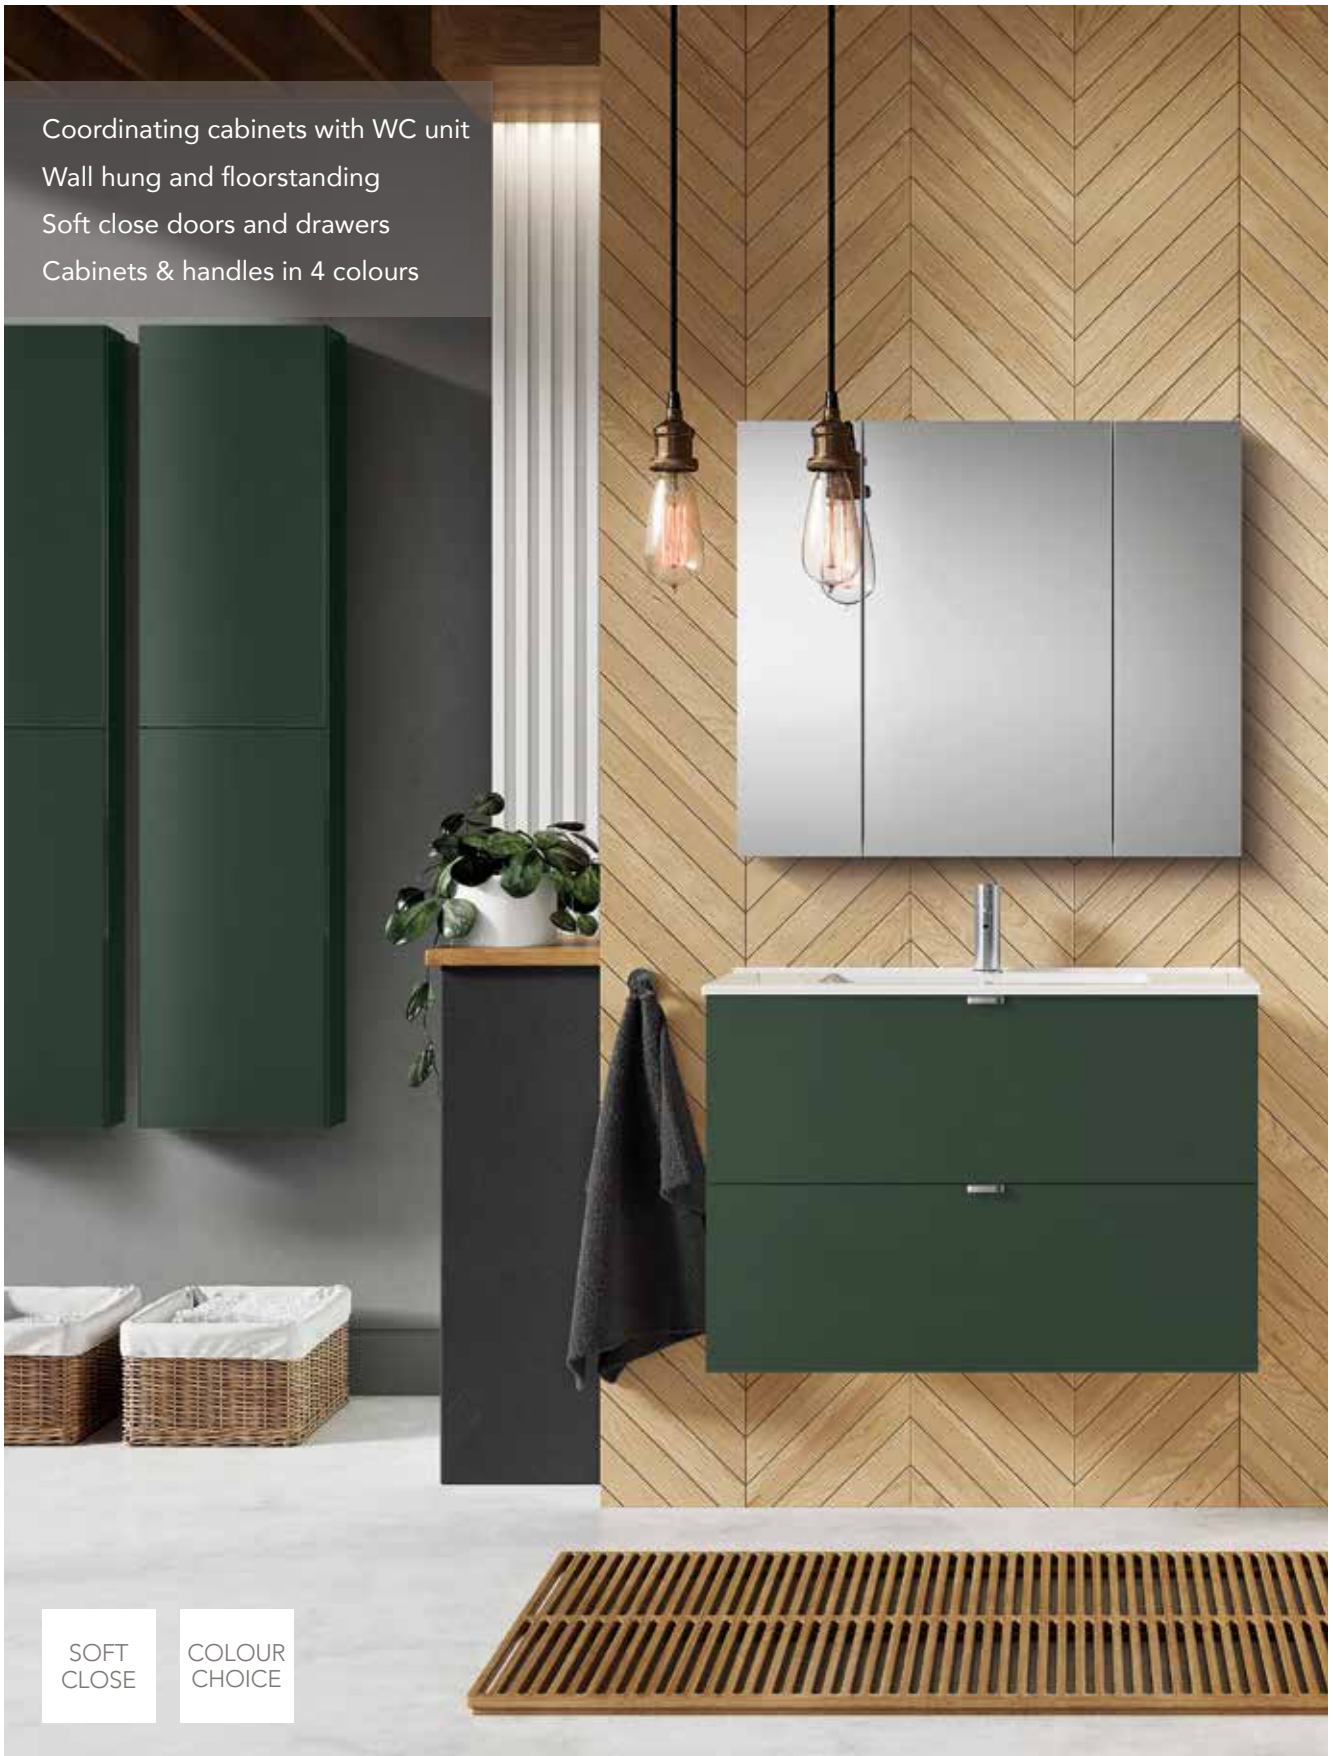

MENDURN

Coordinating cabinets with WC unit
Wall hung and floorstanding
Soft close doors and drawers
Cabinets & handles in 4 colours

SOFT
CLOSE

COLOUR
CHOICE