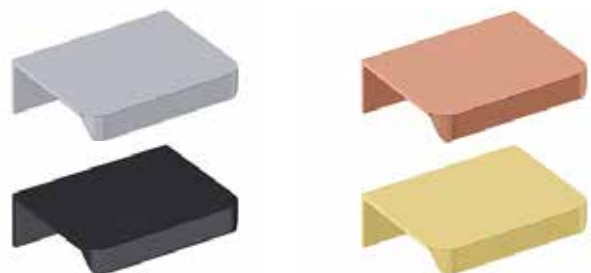

Single Handle

52mm

Please note: 2X Required for 2 door units

Chrome	E26051	£13.66
Black	E26052	£13.66
Rose Gold	E26053	£13.66
Gold	E26054	£13.66

COLISANO

- Full drawer extraction
- Adjustable wall hangers
- Uncut marble worktop option
- Cargo drawer with durable runners
- Soft close drawers