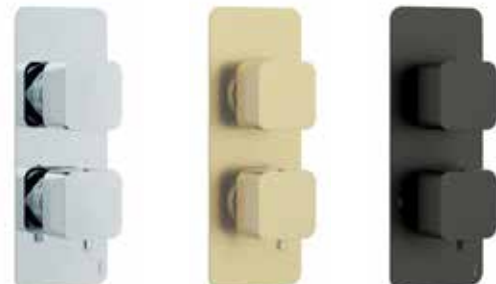

Chrome	E80201	£350.40
Brushed Brass	E80202	£389.89
Matt Black	E80203	£389.89

Dual Outlet

Two Handle

NARVA 2 Round Two Handle Dual Outlet Concealed Thermostatic Shower Valve

Chrome	E80217	£350.41
Brushed Brass	E80216	£384.95
Matt Black	E80218	£384.95