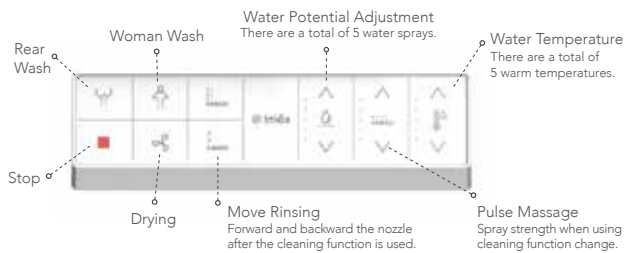

Remote Control

Simple and clean design, functional operation at a glance; tilted design ergonomics, make the controller more comfortable to use and operate.