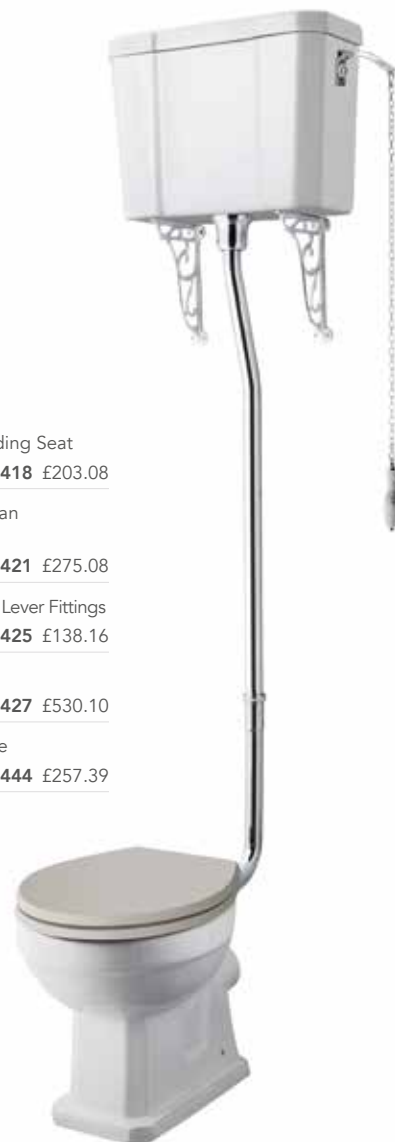

White High Level WC

High / Low Level Pan Excluding Seat
W370 x H395 x D495 **E10418** £203.08

Comfort High / Low Level Pan
Excluding Seat
W370 x H466 x D515 **E10421** £275.08

High Level Cistern B Ceramic Lever Fittings
W474 x H370 x D180 **E10425** £138.16

High Level Flush Pipe Pack
W80 x H1683 x D205 **E10427** £530.10

Sand Toilet Seat • Soft Close
W350 x H60 x D451 **E10444** £257.39