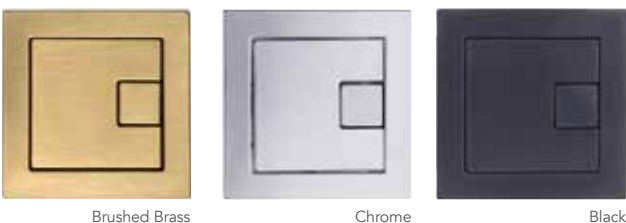

Square Flush Button

Dual Flush Press Panels - W71 x H71

Brushed Brass	E21335.BB	£77.76
Chrome	E21335.CP	£28.49
Black	EE21335.BL	£31.07