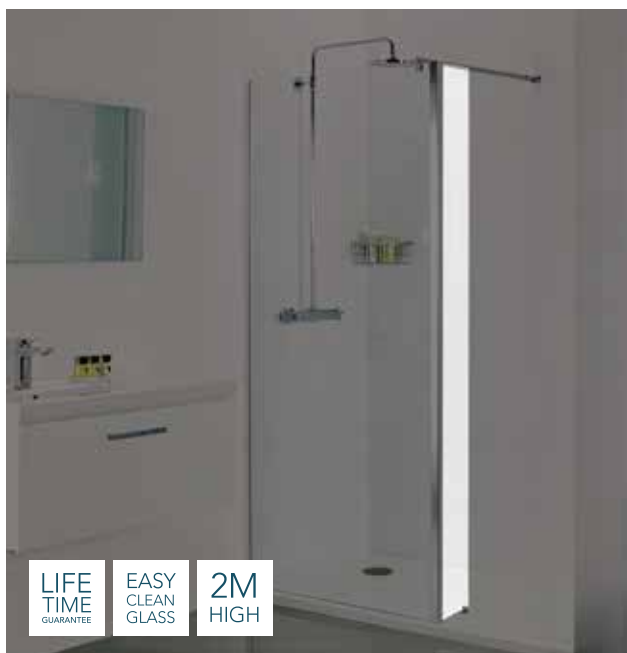

DEFLECTOR & LINEAR PANELS

Profile Edging included. Bracing options available.