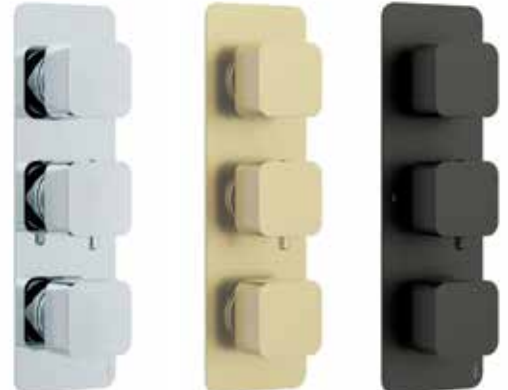

LAJA 2 Soft Square Three Handle Three Outlet Concealed Thermostatic Shower Valve

Chrome	E80211	£444.17
Brushed Brass	E80210	£503.39
Matt Black	E80212	£503.39