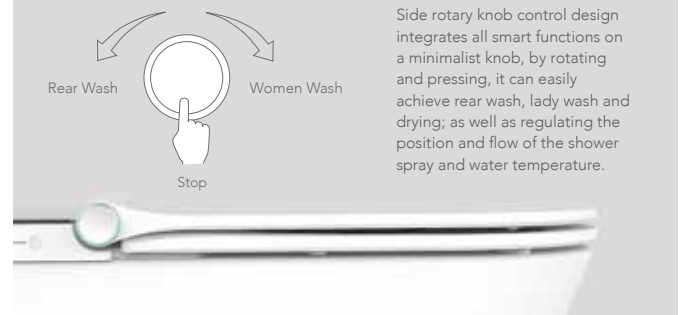

One rotary knob control, easy operation