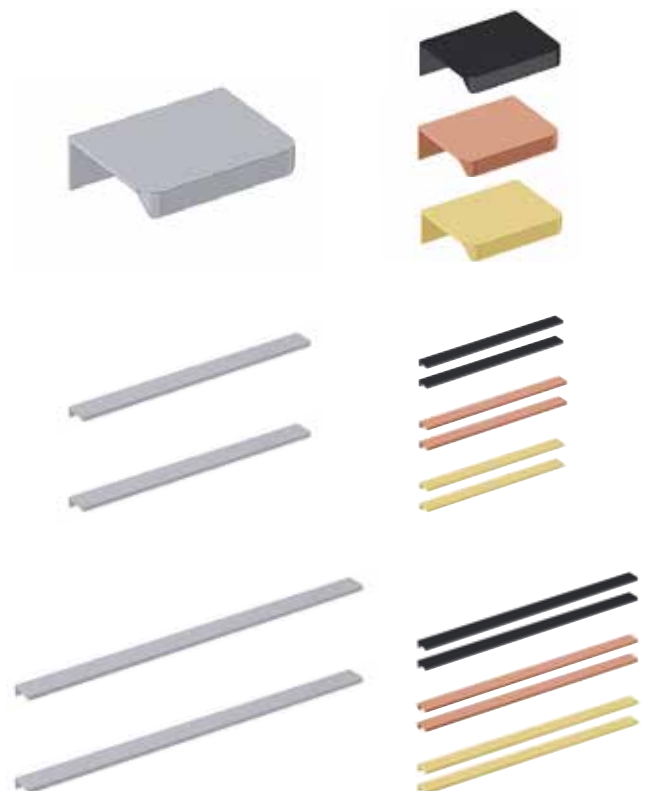

Single Handle

52mm • Please note: 2X Required for 2 door units

Chrome	E26009	£13.66
Black	E26010	£13.66
Rose Gold	E26011	£13.66
Gold	E26012	£13.66

Handle Pair

398mm • Suitable for 600mm units

Chrome	E26026	£57.45
Black	E26027	£57.45
Rose Gold	E26028	£57.45
Gold	E26029	£57.45

Handle Pair

583mm • Suitable for 800mm units

Chrome	E26035	£110.51
Black	E26036	£110.51
Rose Gold	E26037	£110.51
Gold	E26038	£110.51

VENTRIE

Adjustable wall hangers
on wall mounted units

Handle available in four colours