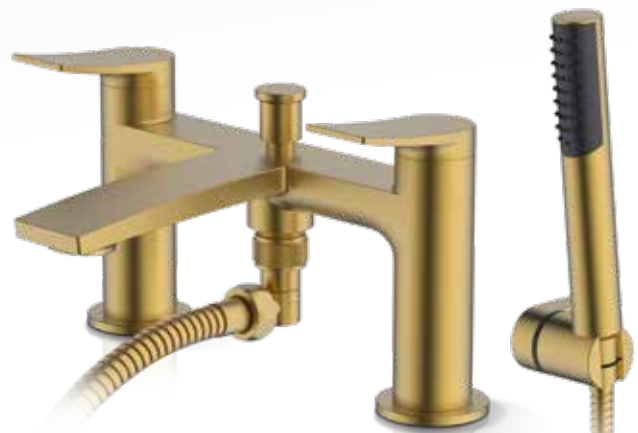

Dual Lever Bath/Shower Mixer

Brushed Brass   E61113   £560.11