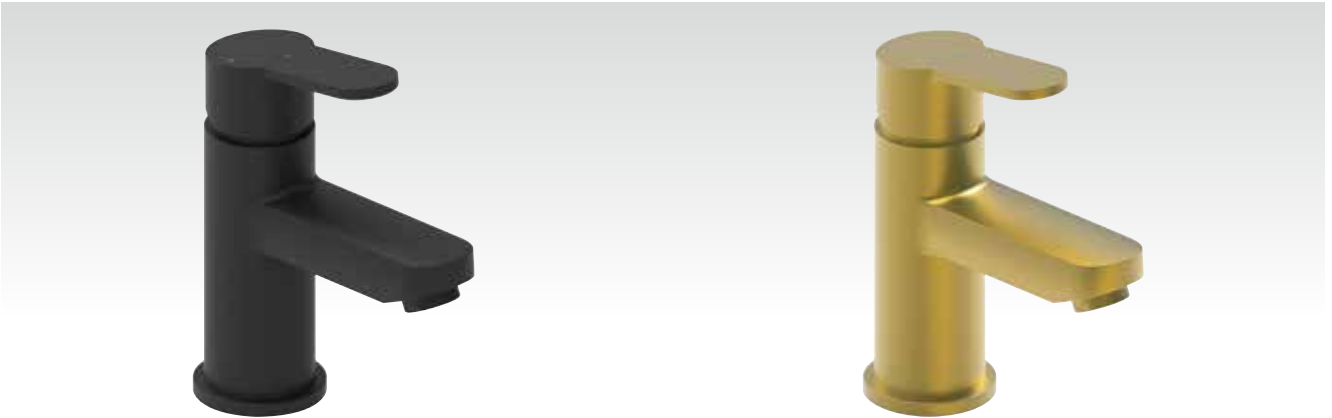

Lever Monobloc Basin Mixer

Black **E61102** £134.17

Lever Monobloc Basin Mixer

Brushed Brass **E61105** £153.05